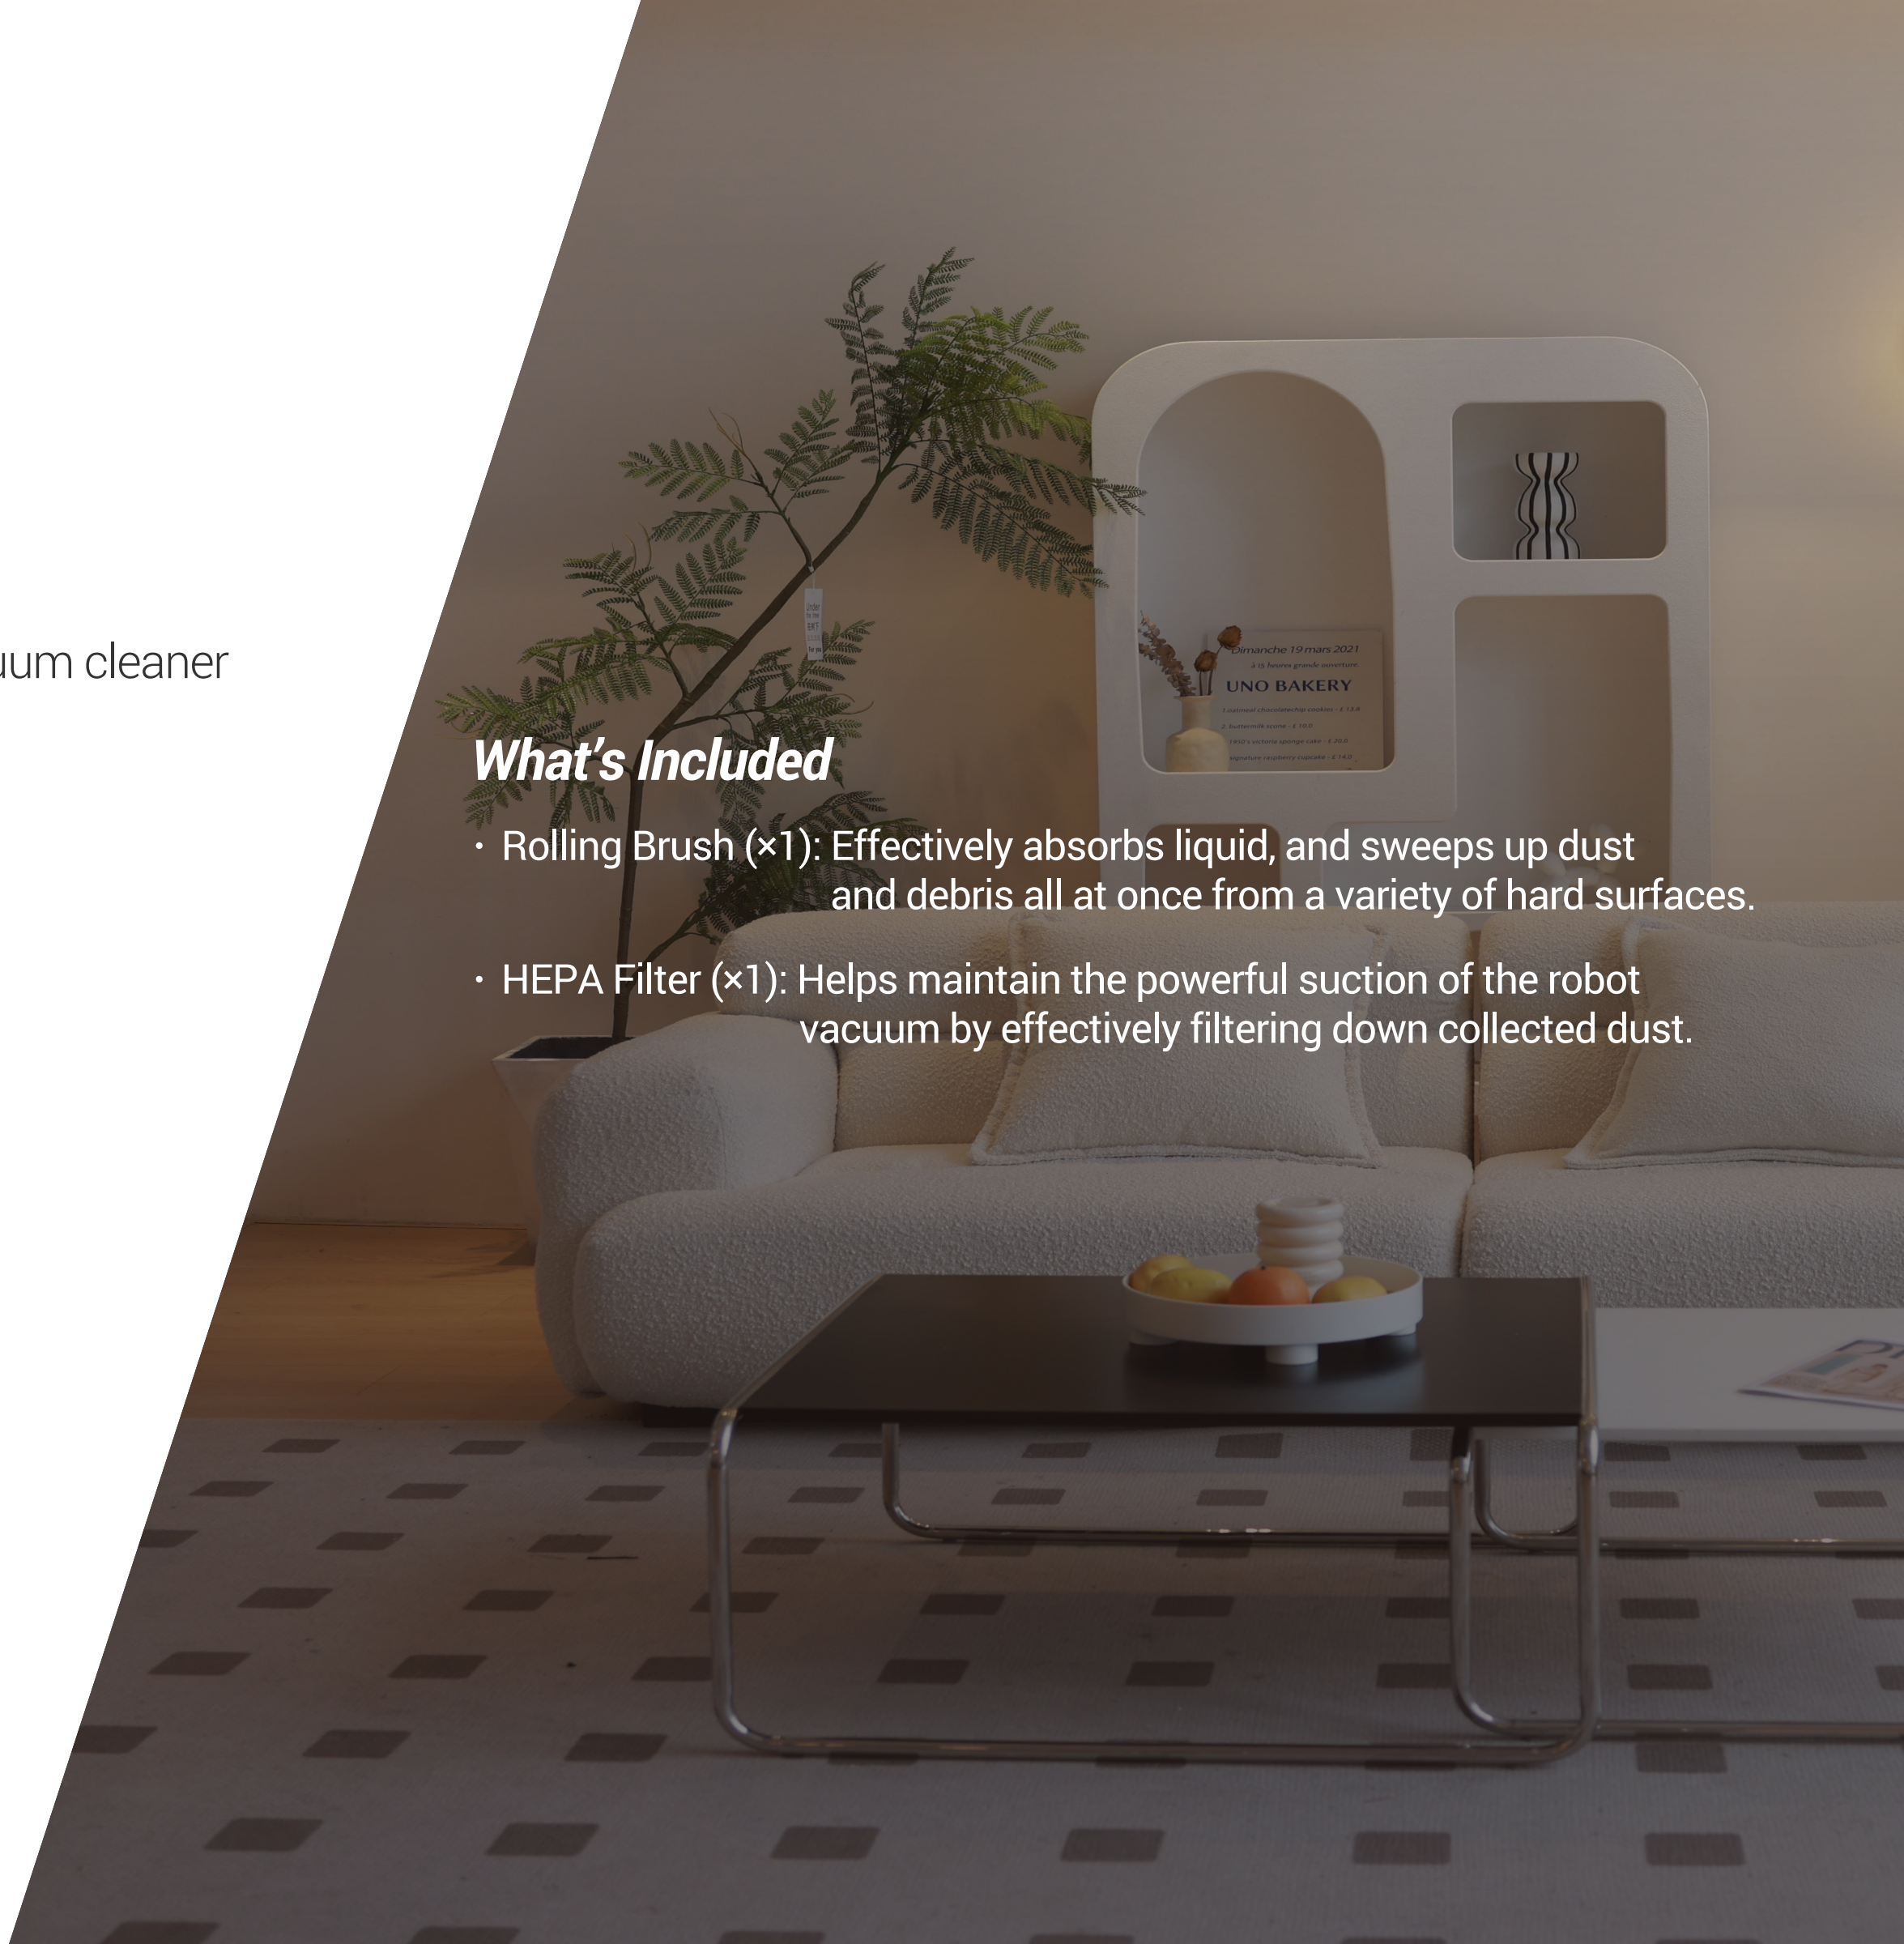

RH2 Rolling Brush & HEPA Kit

Maintain the best cleaning performance of your vacuum cleaner

Compatible Model

EZVIZ RH2 Smart Cordless Wet & Dry Vacuum Cleaner

What's Included

- Rolling Brush (×1): Effectively absorbs liquid, and sweeps up dust and debris all at once from a variety of hard surfaces.
- HEPA Filter (×1): Helps maintain the powerful suction of the robot vacuum by effectively filtering down collected dust.